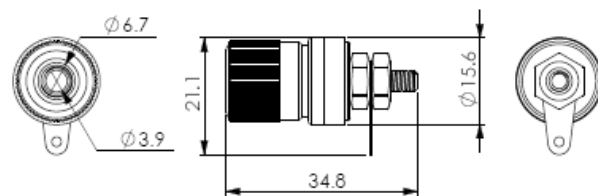

YE-2305

BINDING POST PANEL MOUNT

COLOR : RED , BLACK

YE-2321

DOUBLE BINDING POST PANEL MOUNT

COLOR : RED , BLACK