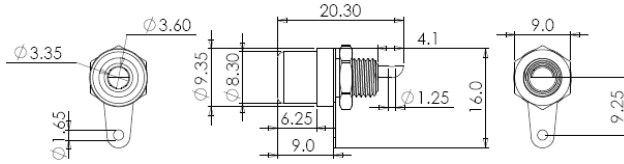

# BINDING POST

**YE-2301**

**BINDING POST PANEL MOUNT**

COLOR : RED , BLACK

**YE-2302**

**BINDING POST PANEL MOUNT**

COLOR : RED , BLACK

**YE-2305**

**BINDING POST PANEL MOUNT**

COLOR : RED , BLACK

**YE-2321**

**DOUBLE BINDING POST PANEL MOUNT**

COLOR : RED , BLACK