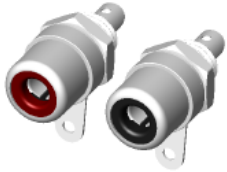

# BINDING POST

**YE-2301**

**BINDING POST PANEL MOUNT**

COLOR : RED , BLACK

**YE-2302**

**BINDING POST PANEL MOUNT**

COLOR : RED , BLACK

**YE-2305**

**BINDING POST PANEL MOUNT**

COLOR : RED , BLACK

**YE-2321**

**DOUBLE BINDING POST PANEL MOUNT**

COLOR : RED , BLACK