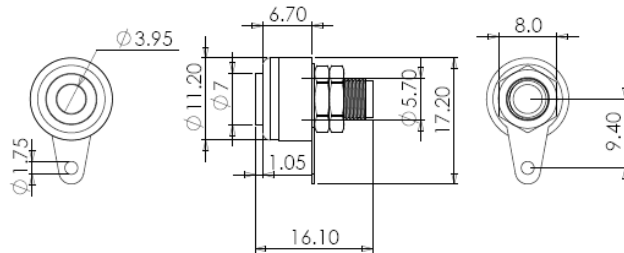

# BINDING POST

**YE-2301**

**BINDING POST PANEL MOUNT**

COLOR : RED , BLACK

**YE-2302**

**BINDING POST PANEL MOUNT**

COLOR : RED , BLACK

**YE-2305**

**BINDING POST PANEL MOUNT**

COLOR : RED , BLACK

**YE-2321**

**DOUBLE BINDING POST PANEL MOUNT**

COLOR : RED , BLACK